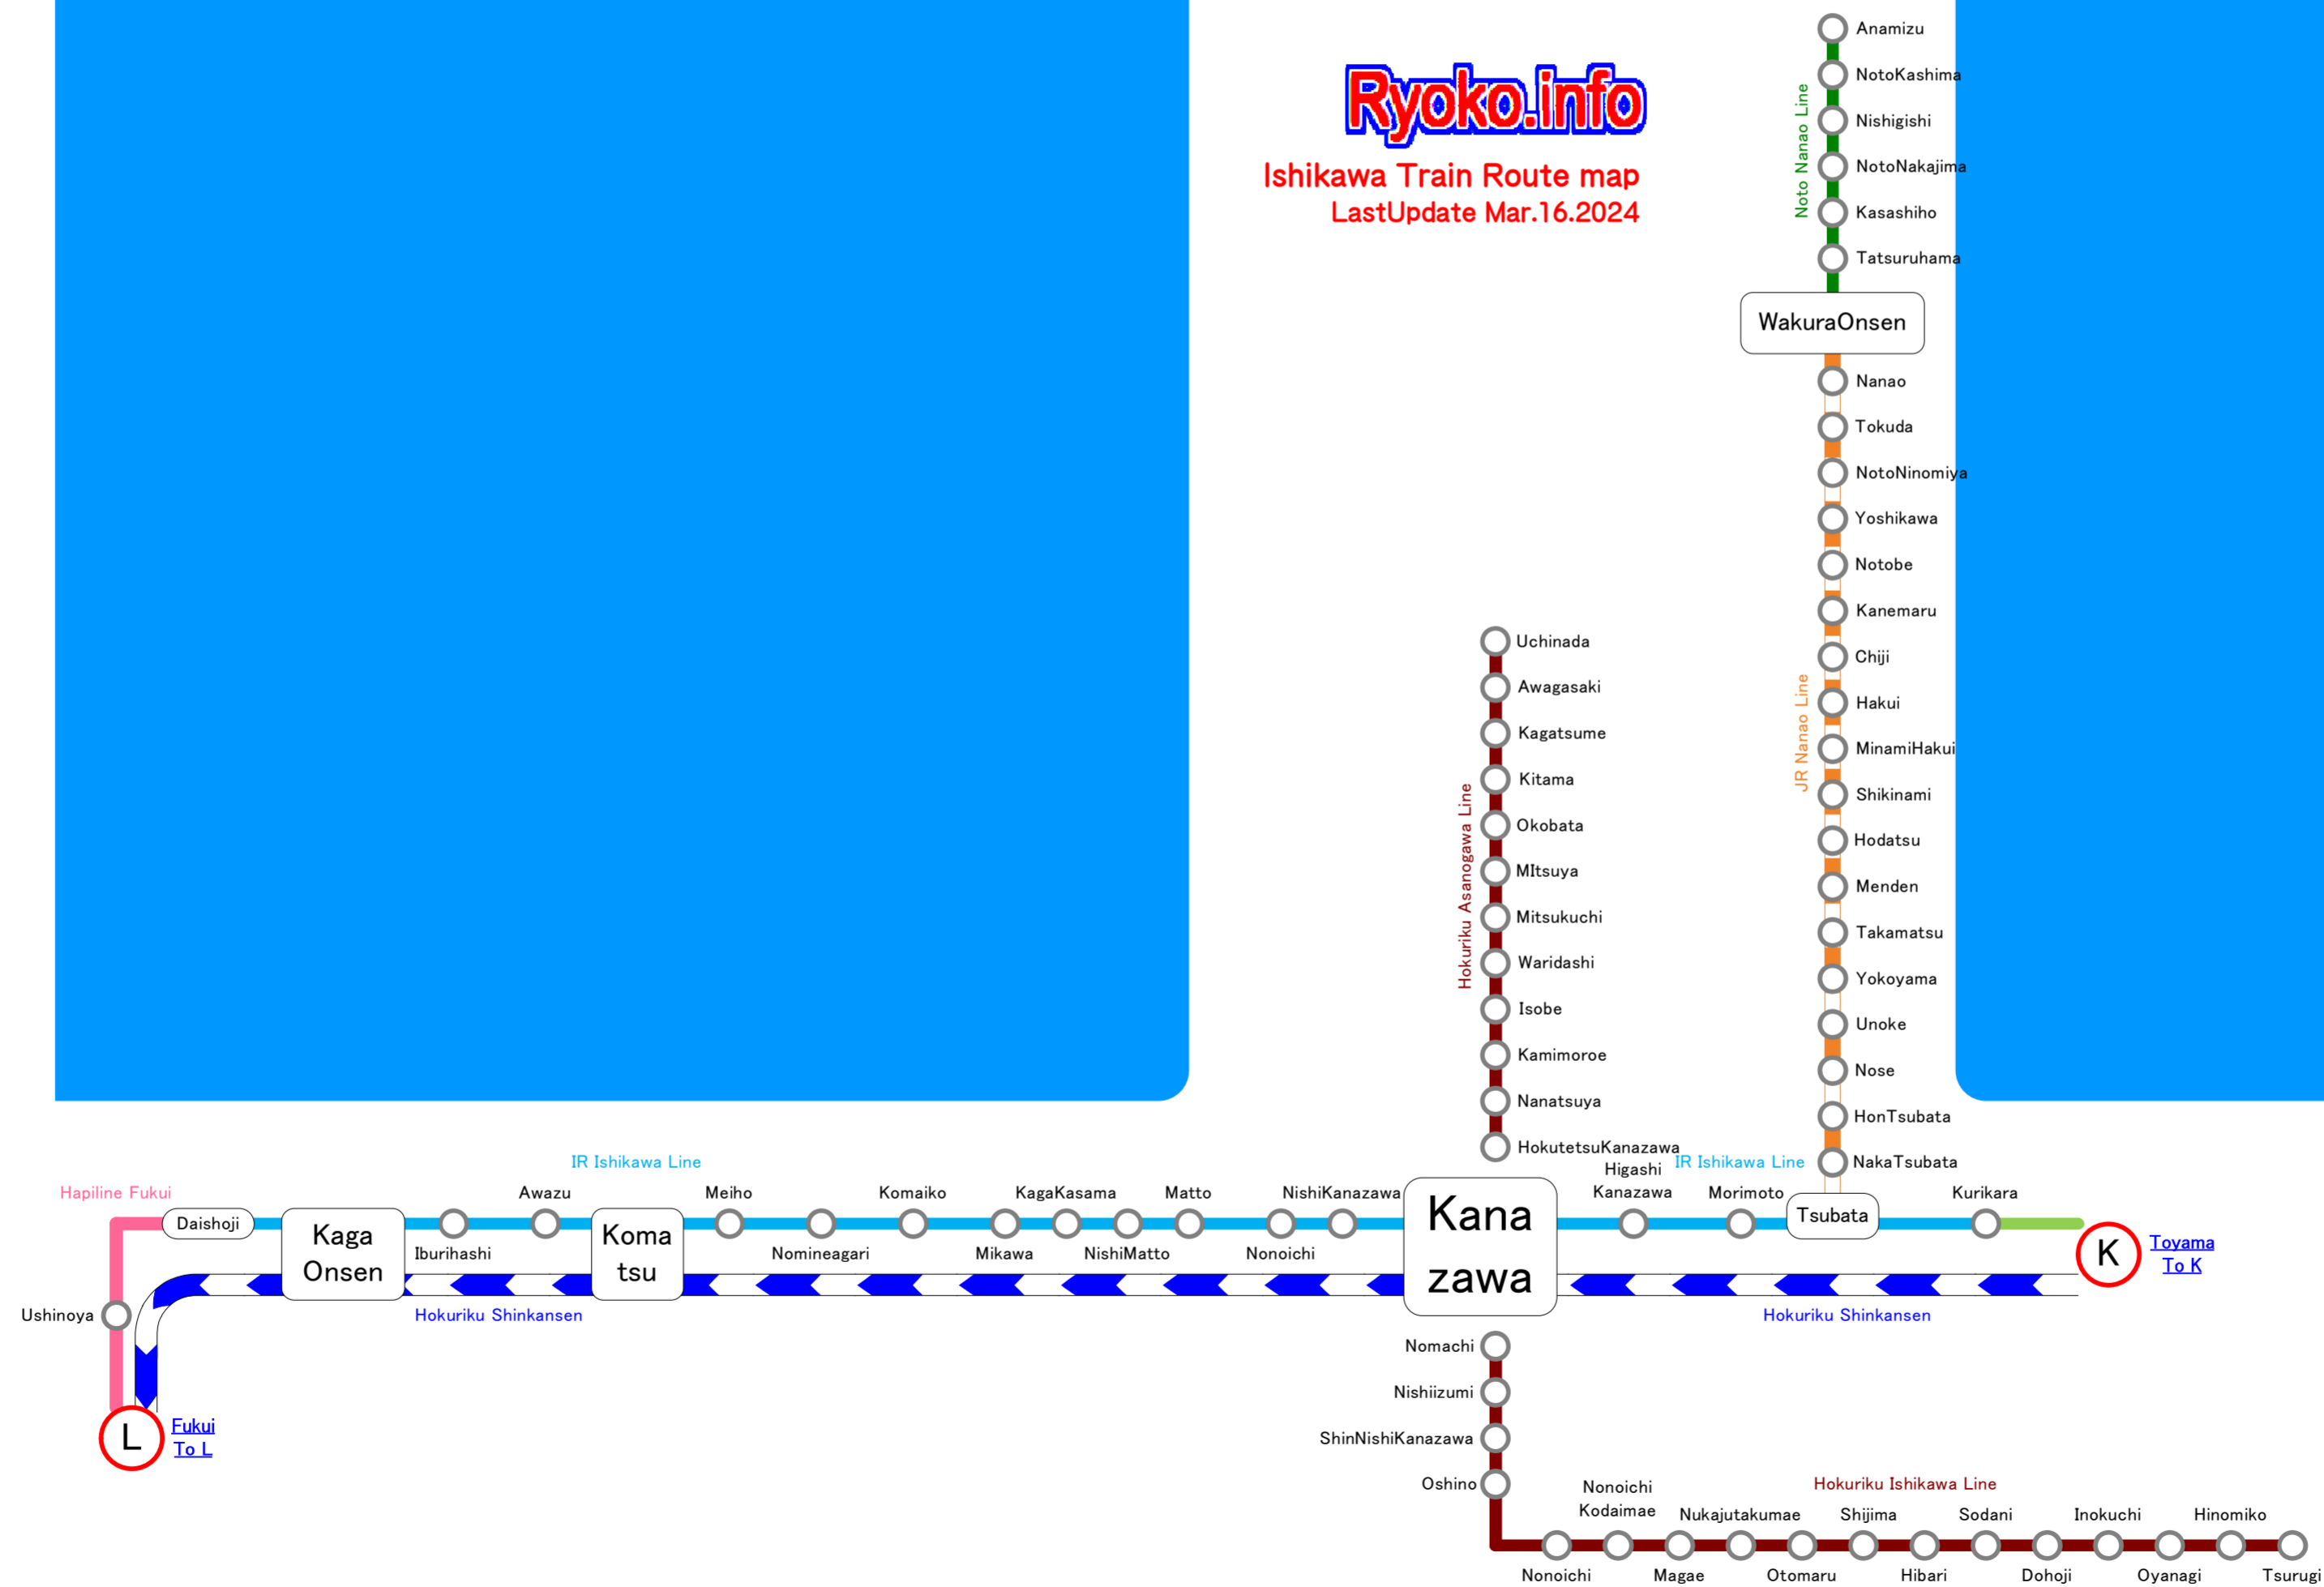

# Ryoko.info

Ishikawa Train Route map  
Last Update Mar.16.2024

↓ Fukui

↑ Toyama