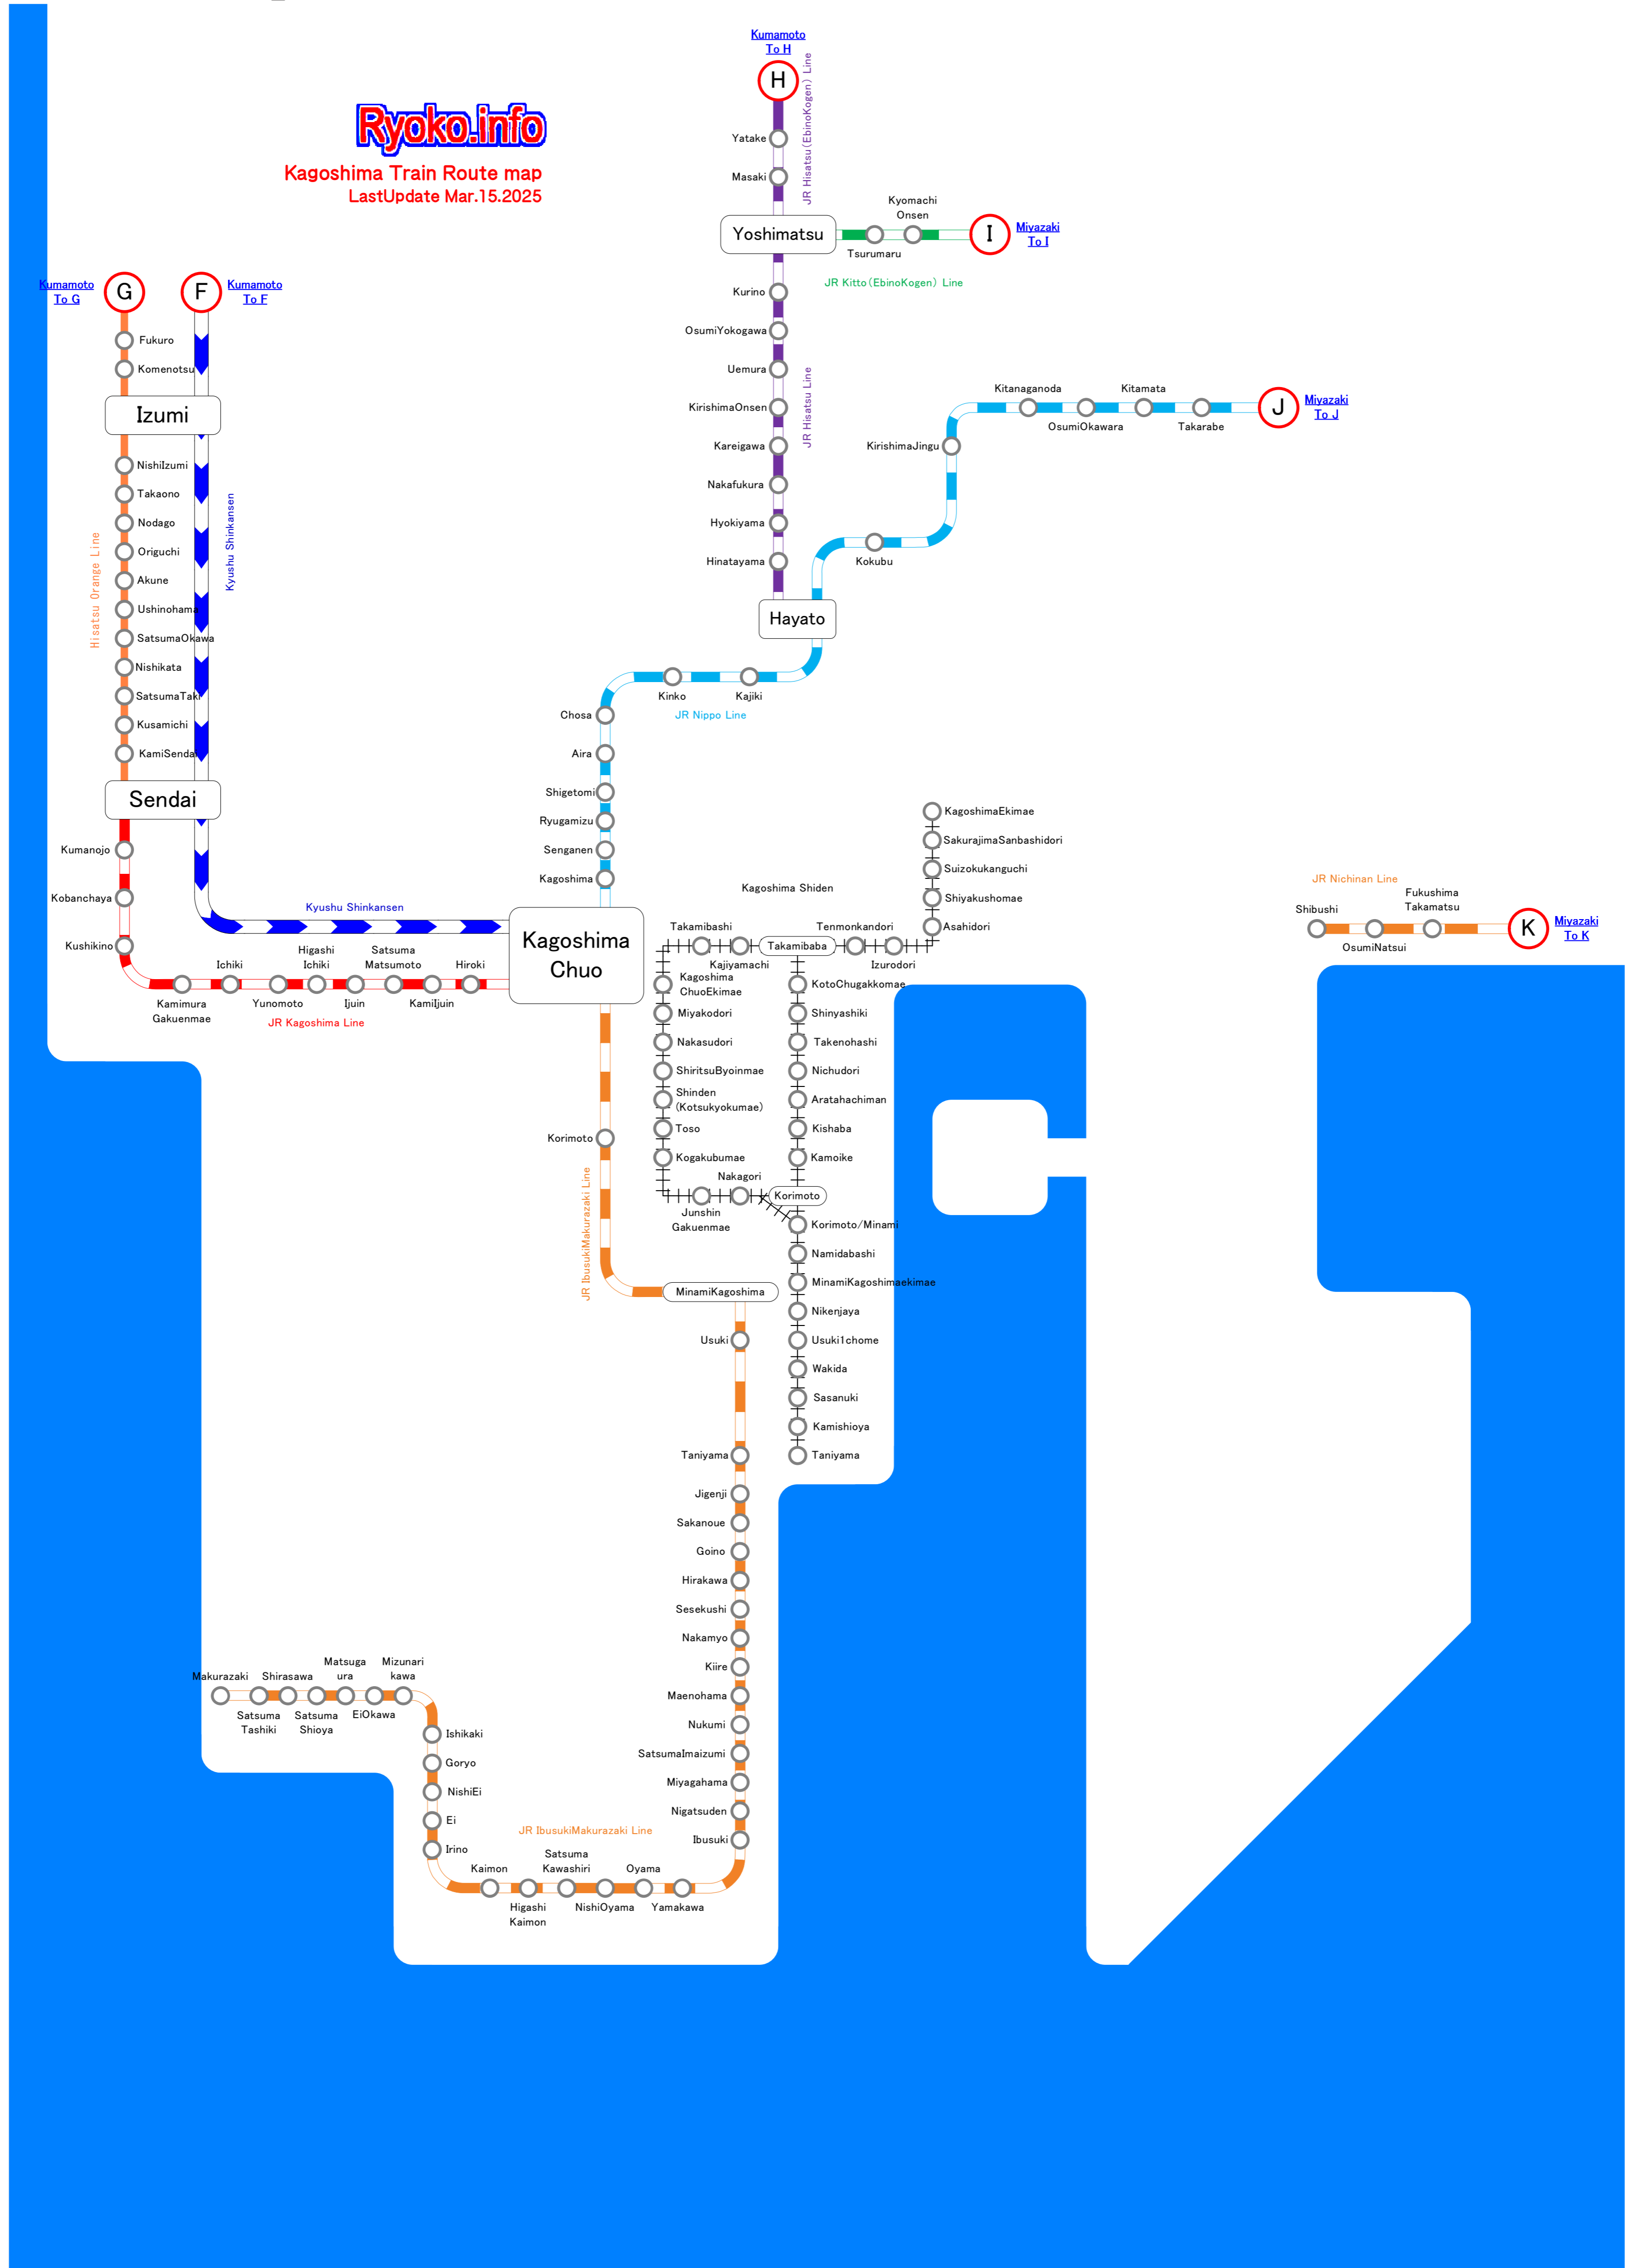

↑ Kumamoto Pref

Ryoko.info

Kagoshima Train Route map
Last Update Mar.15.2025

↓ Miyazaki Pref

↓ Okinawa Pref