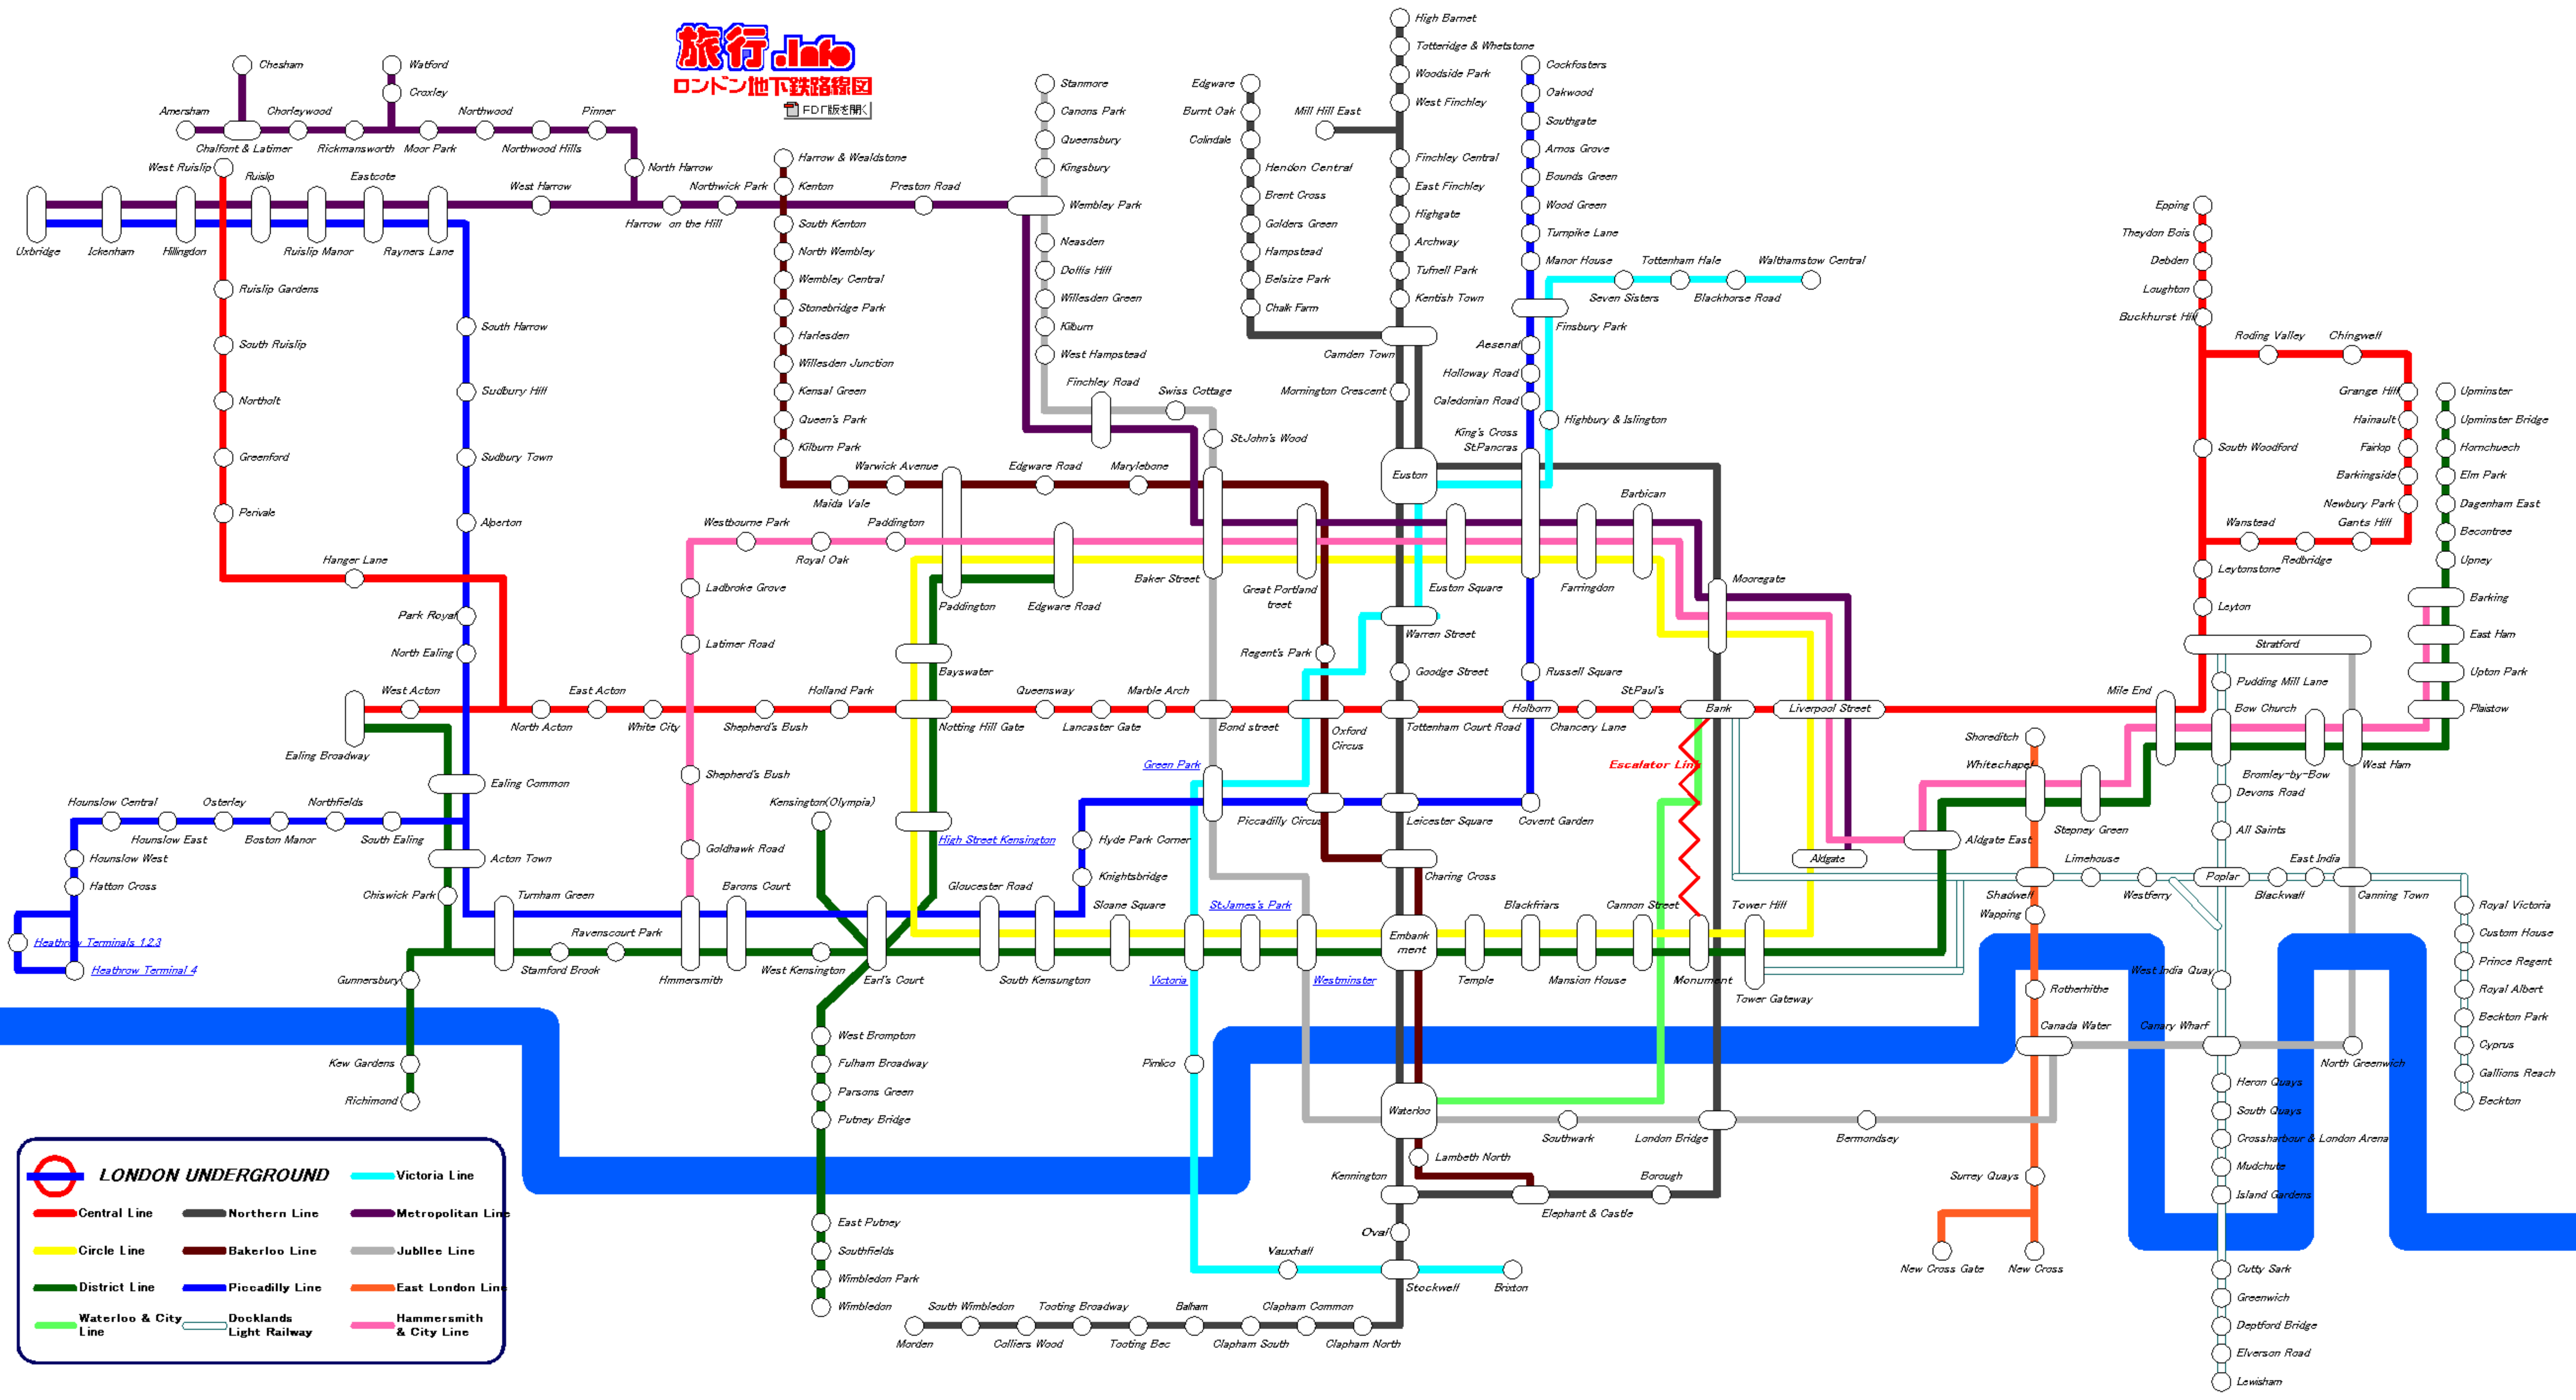

旅行.info

ロンドン地下鉄路線図

PDF版を開く

LONDON UNDERGROUND

	Victoria Line
	Central Line
	Northern Line
	Metropolitan Line
	Circle Line
	Bakerloo Line
	Jubilee Line
	District Line
	Piccadilly Line
	East London Line
	Waterloo & City Line
	Docklands Light Railway
	Hammersmith & City Line