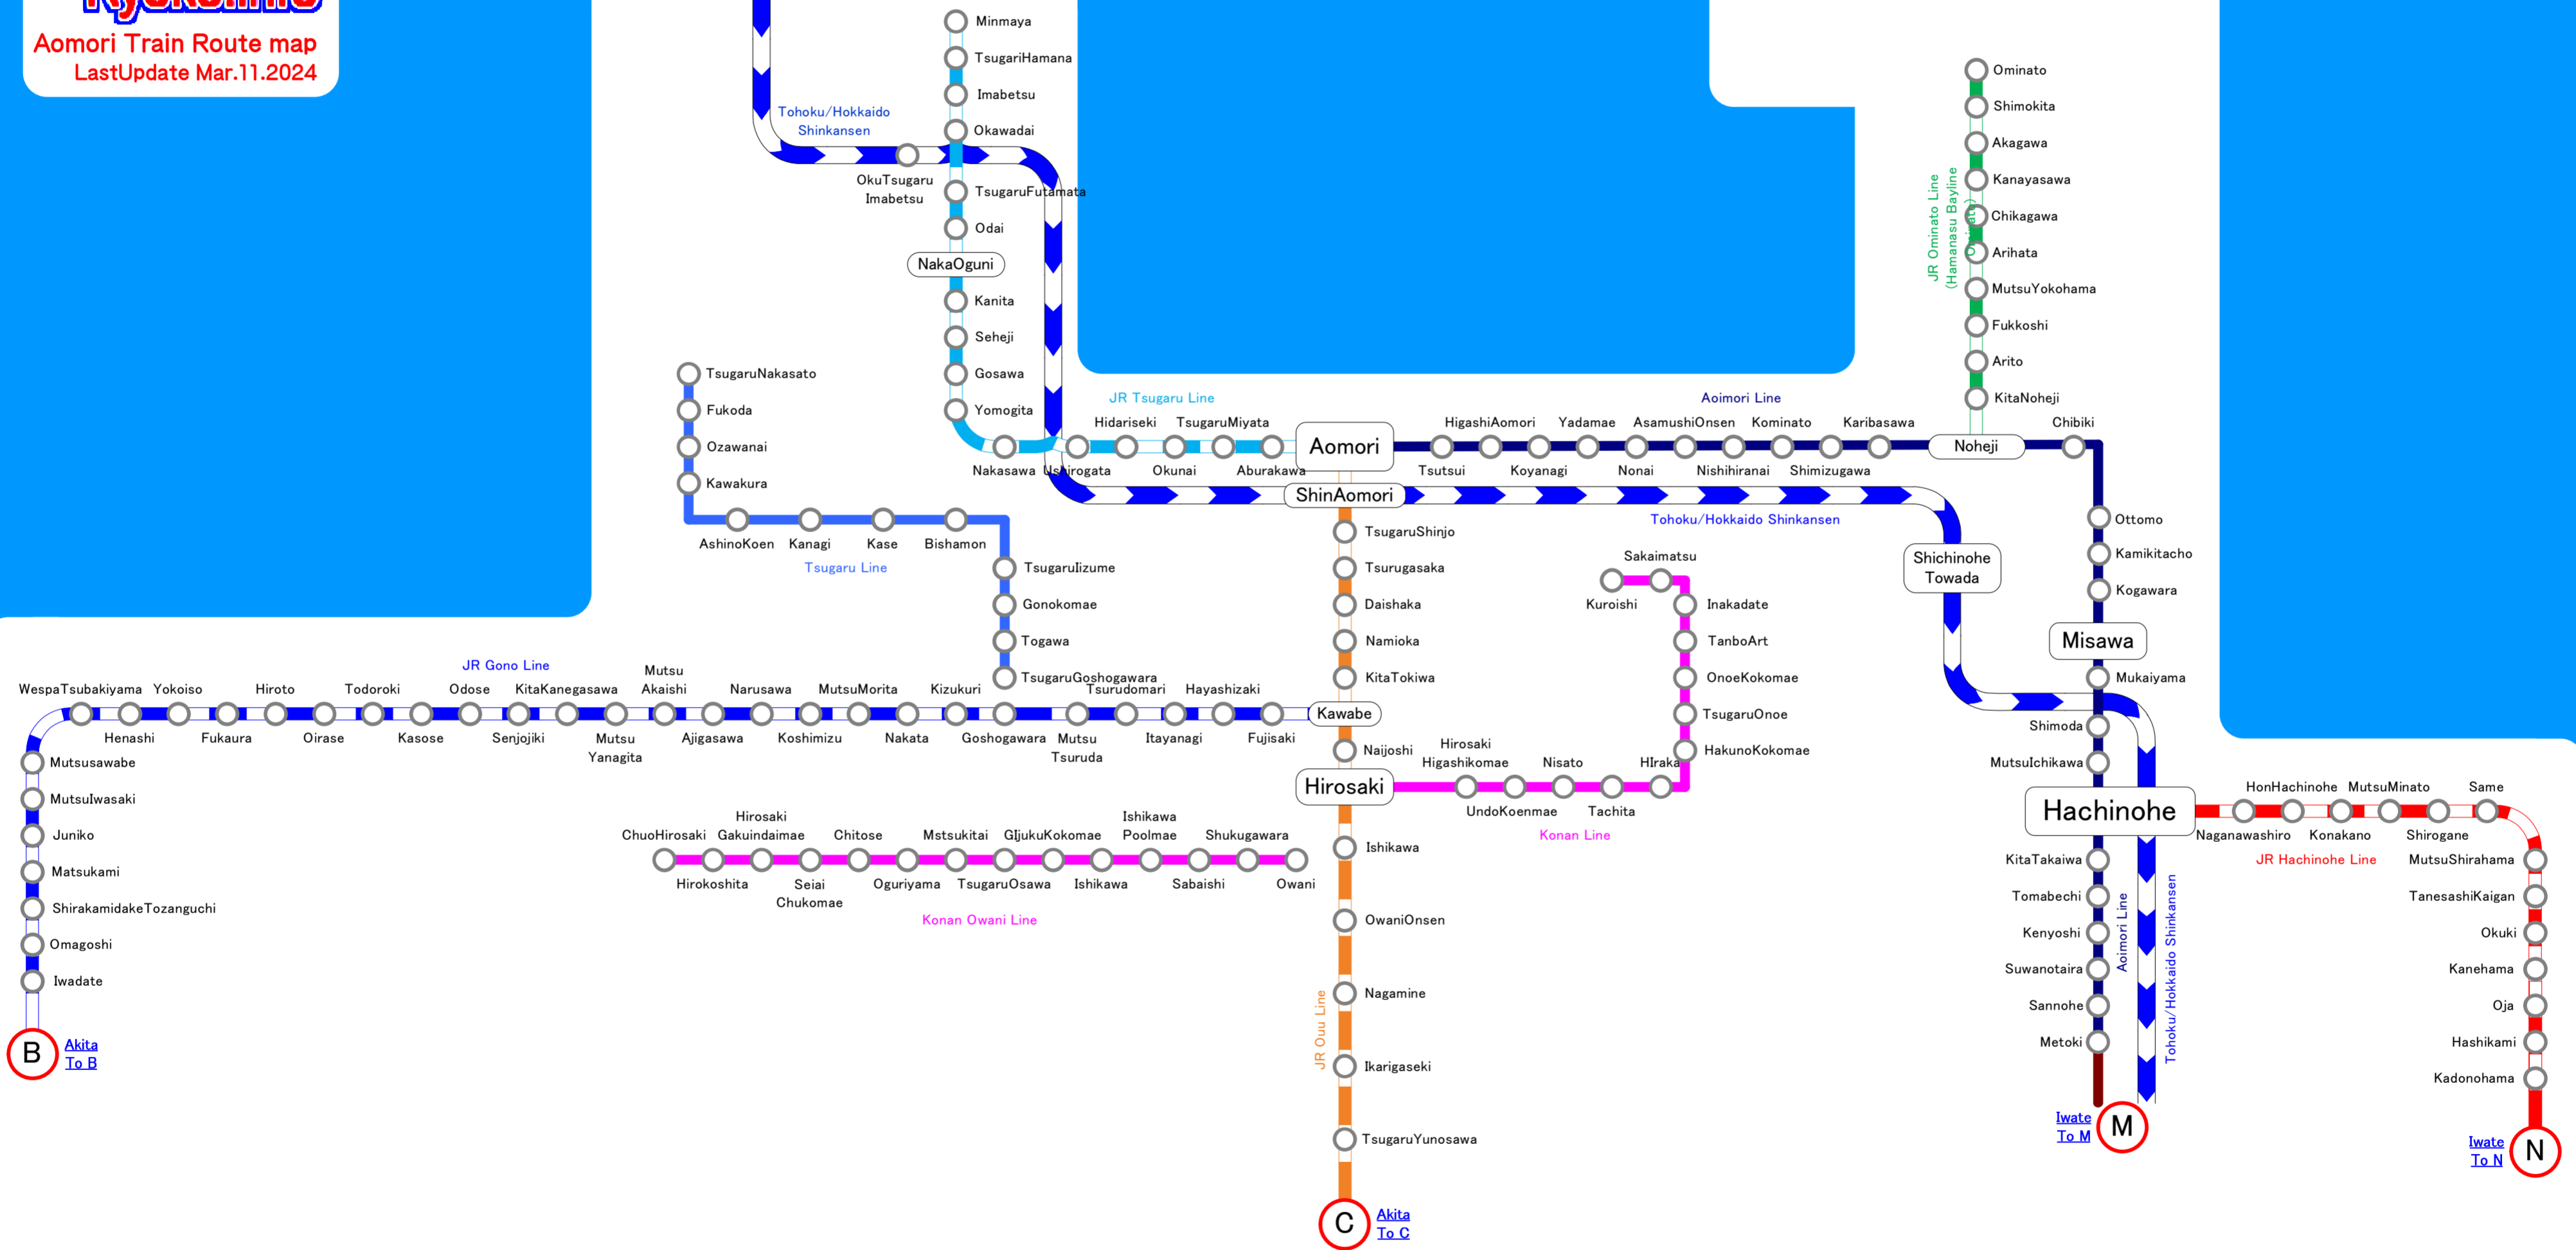

Ryoko.info

Aomori Train Route map
Last Update Mar.11.2024

Hokkaido To O Hokkaido

Akita

Iwate