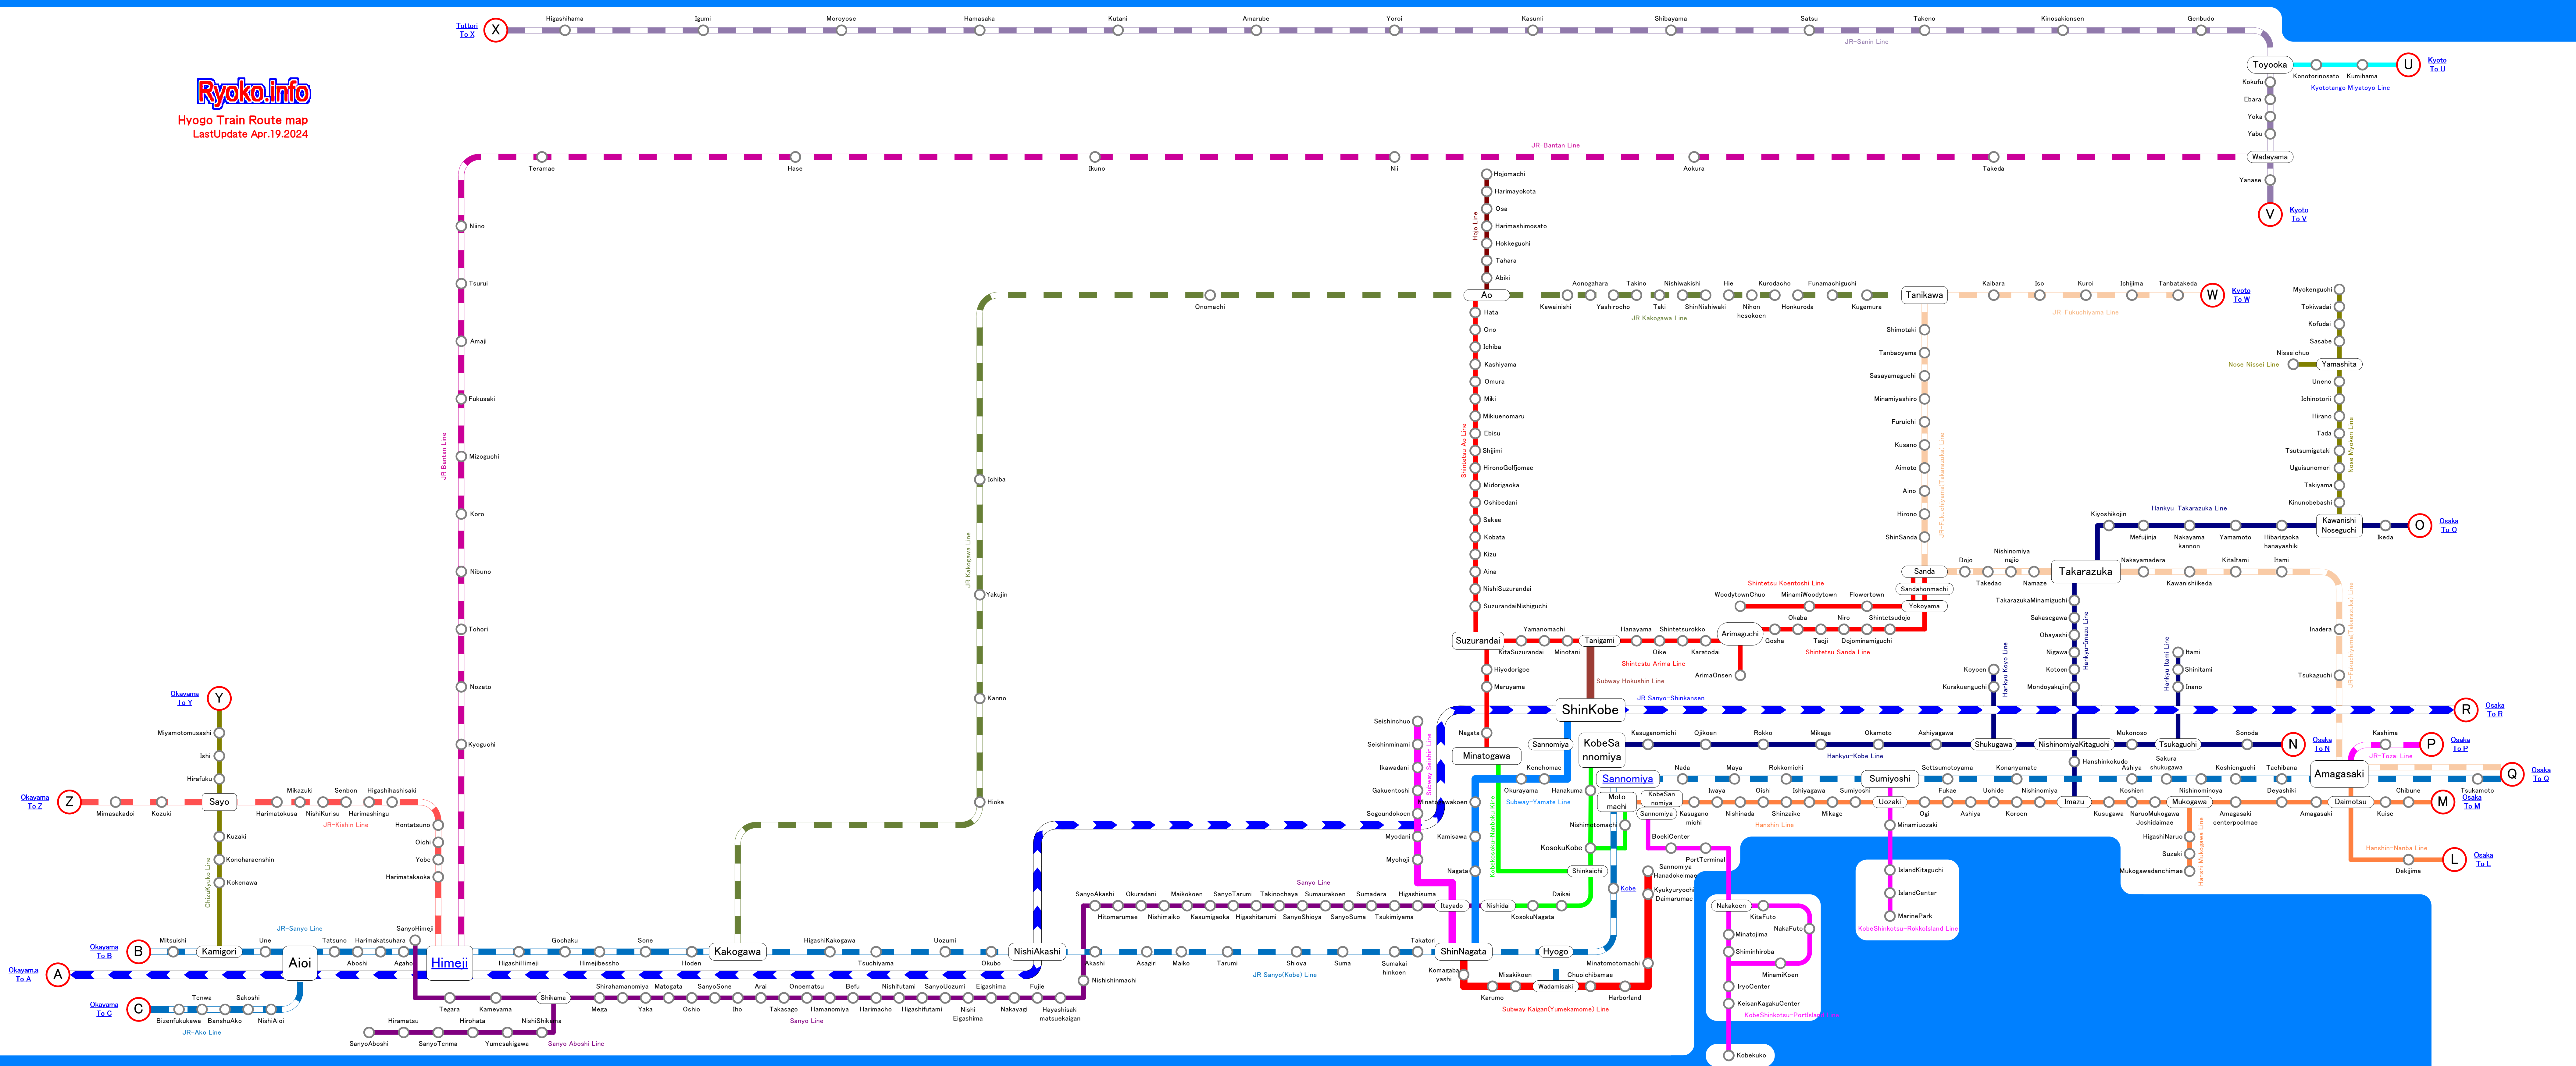

Ryoko.info
Hyogo Train Route map
Last Update Apr.19.2024

Tottori Pref. ←

→ Kyoto Pref.

← Okayama Pref.

→ Osaka Pref.