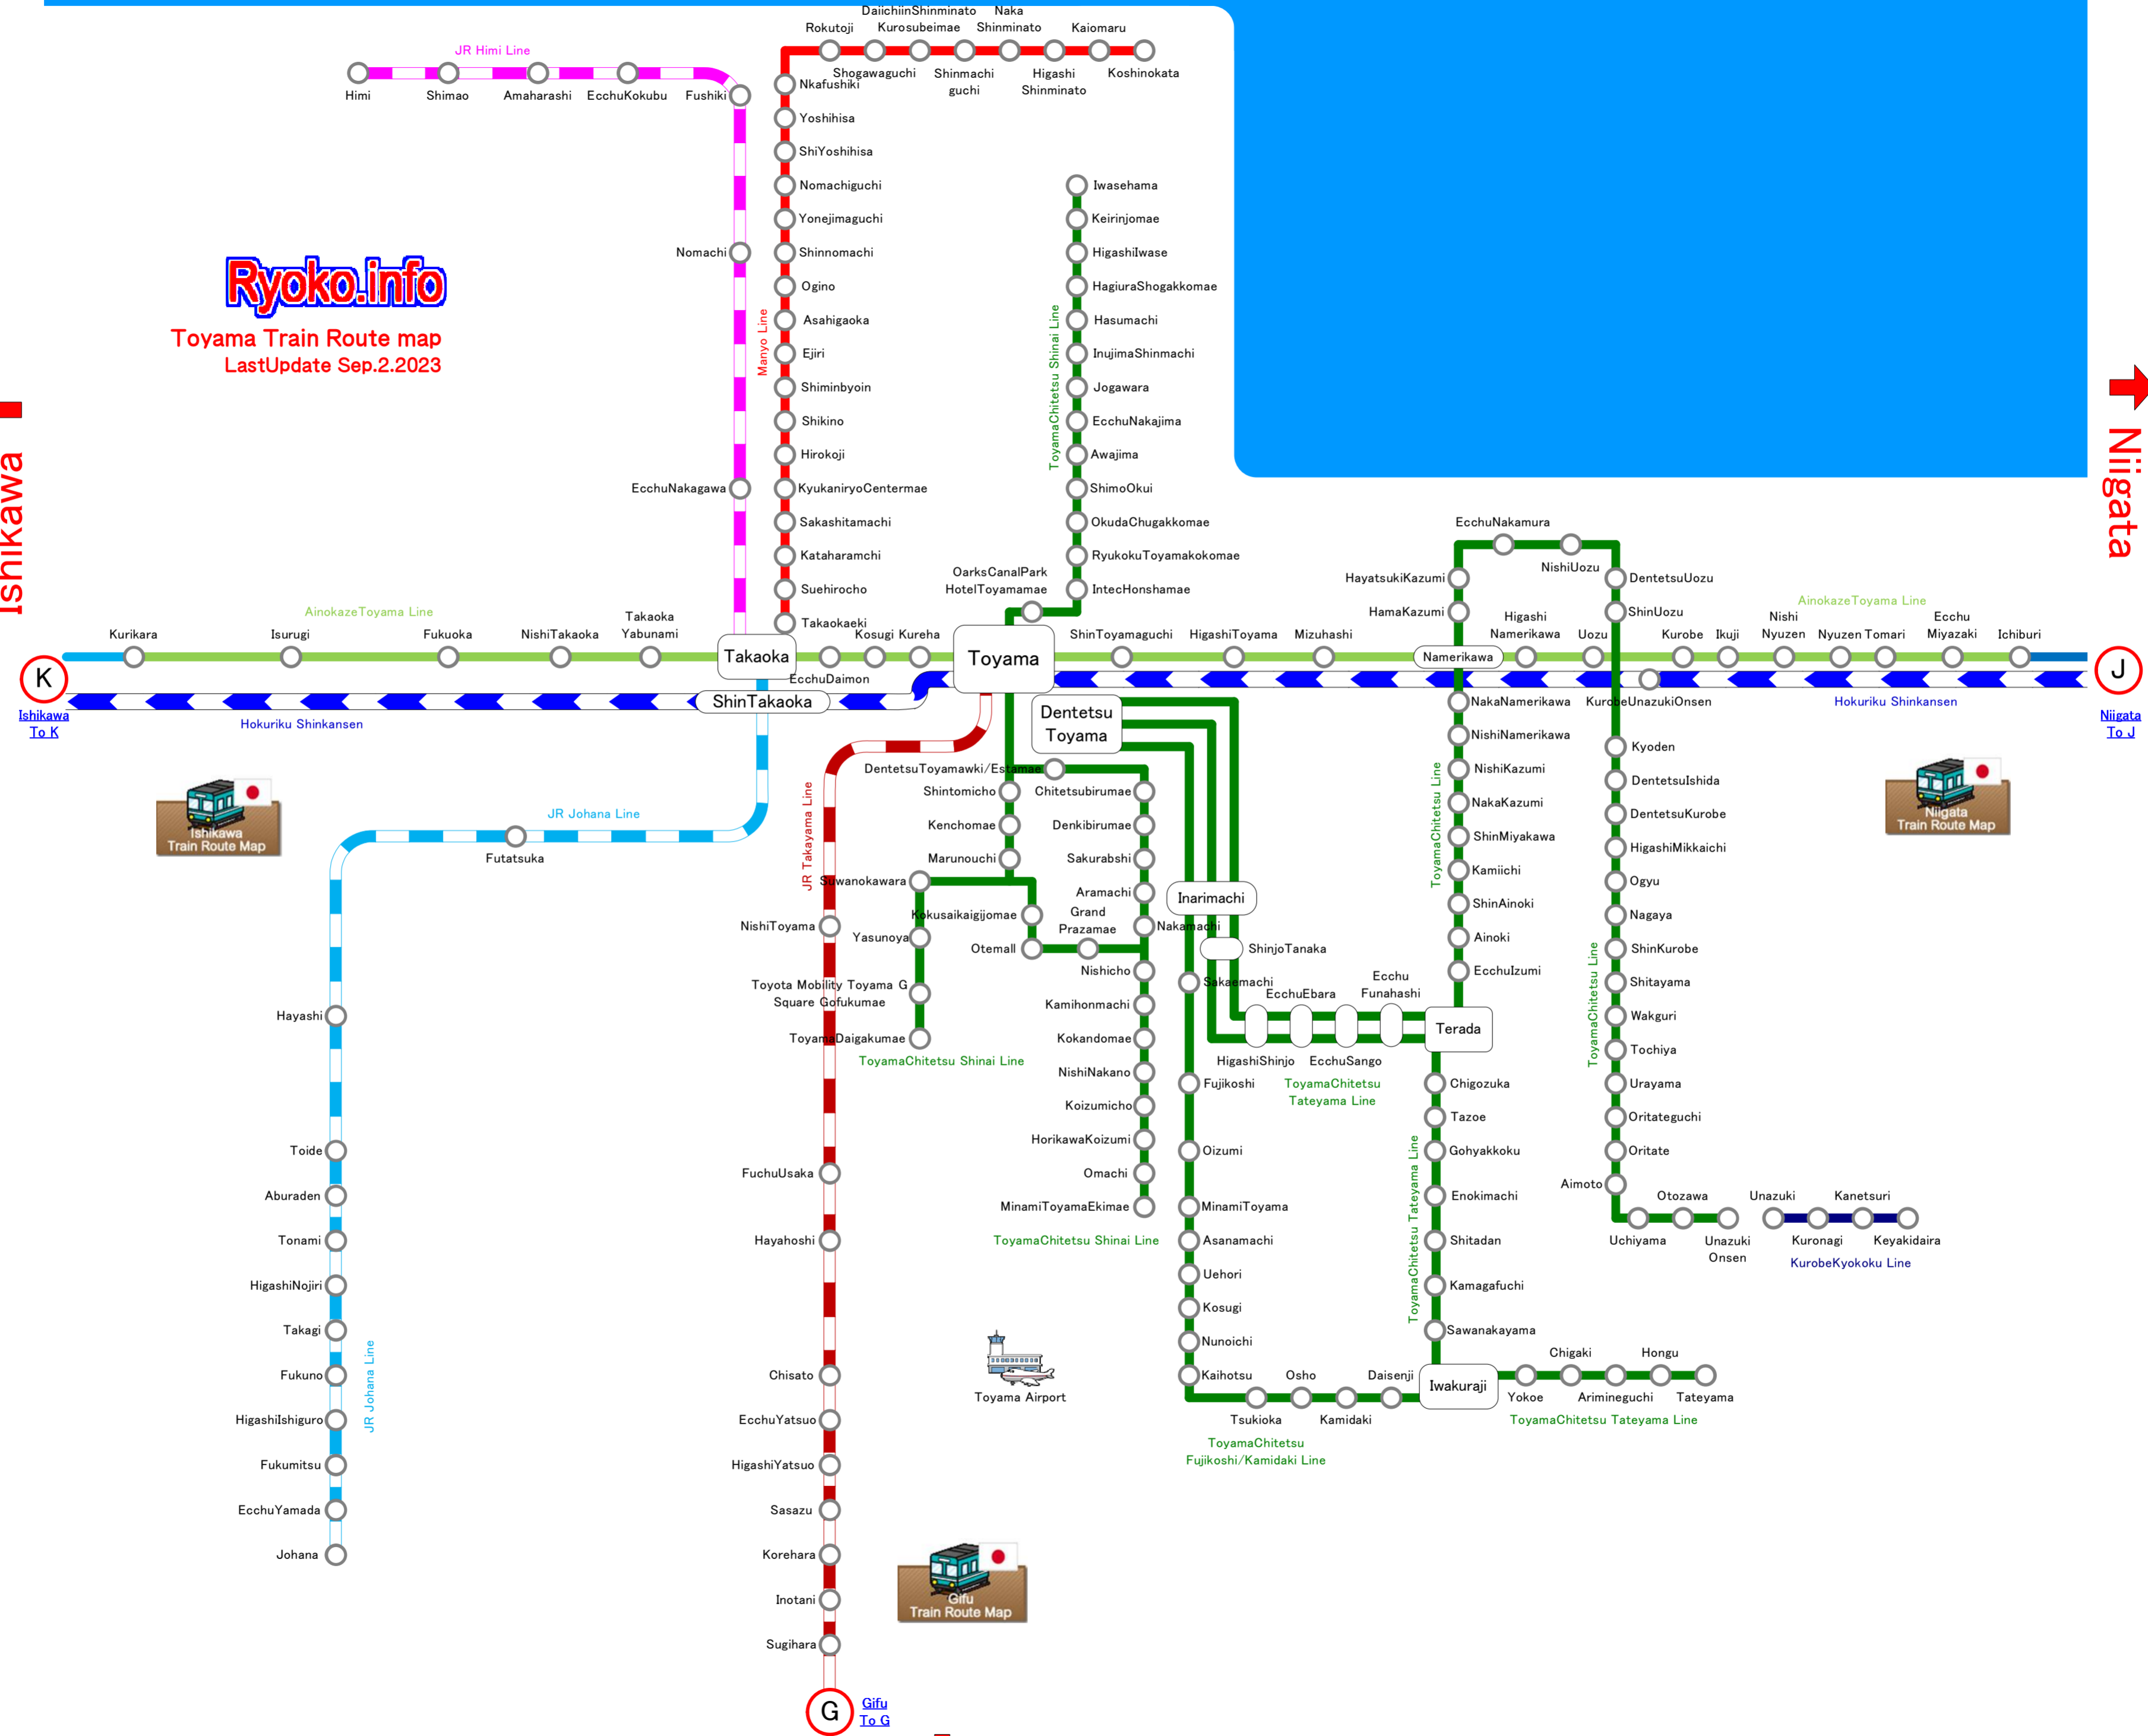

Ryoko.info

Toyama Train Route map
Last Update Sep.2.2023

Ishikawa ←

→ Niigata

↓ Gifu